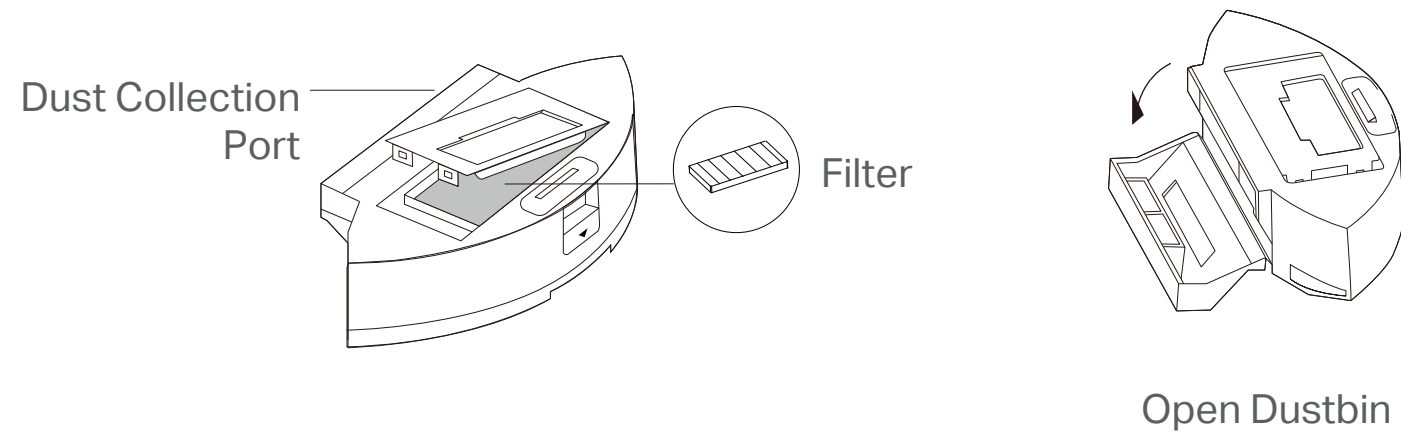

*For the first use, slide the power switch from OFF to ON to turn on.

Dock

- Return to the dock to charge.

Spot Cleaning/Child Lock

- Press once: Start spot cleaning.
- Press and hold for 5 seconds: Turn on/off the child lock.

Overview

// Highlights

Strong Suction Power, Low Noise

Four vacuum modes with different levels of suction power meet various cleaning needs. With a maximum suction power of 2000Pa, the Tapo Robot Vacuum is ideal for direct, powerful cleaning for carpets and hard floors.