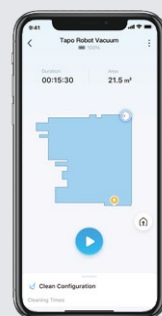

Robot Vacuum

Large 800ml Dustbin

Carries up to 14 days of waste

Highly Efficient Navigation

Reduces missed areas and repeated cleaning

Strong 2000Pa Suction

Easily cleans pet hair, daily messes, and more

Customizable Cleaning

Set schedules, switch cleaning modes, while at home or away

App Control

Tapo RV10 Lite

// Overview

Robot Vacuum

Power/Clean

- Press once: Start/pause cleaning.
- Press and hold for 5 seconds: Turn on/off the robot vacuum.

*For the first use, slide the power switch from OFF to ON to turn on.

Dock

- Return to the dock to charge.

Spot Cleaning/Child Lock

- Press once: Start spot cleaning.
- Press and hold for 5 seconds: Turn on/off the child lock.